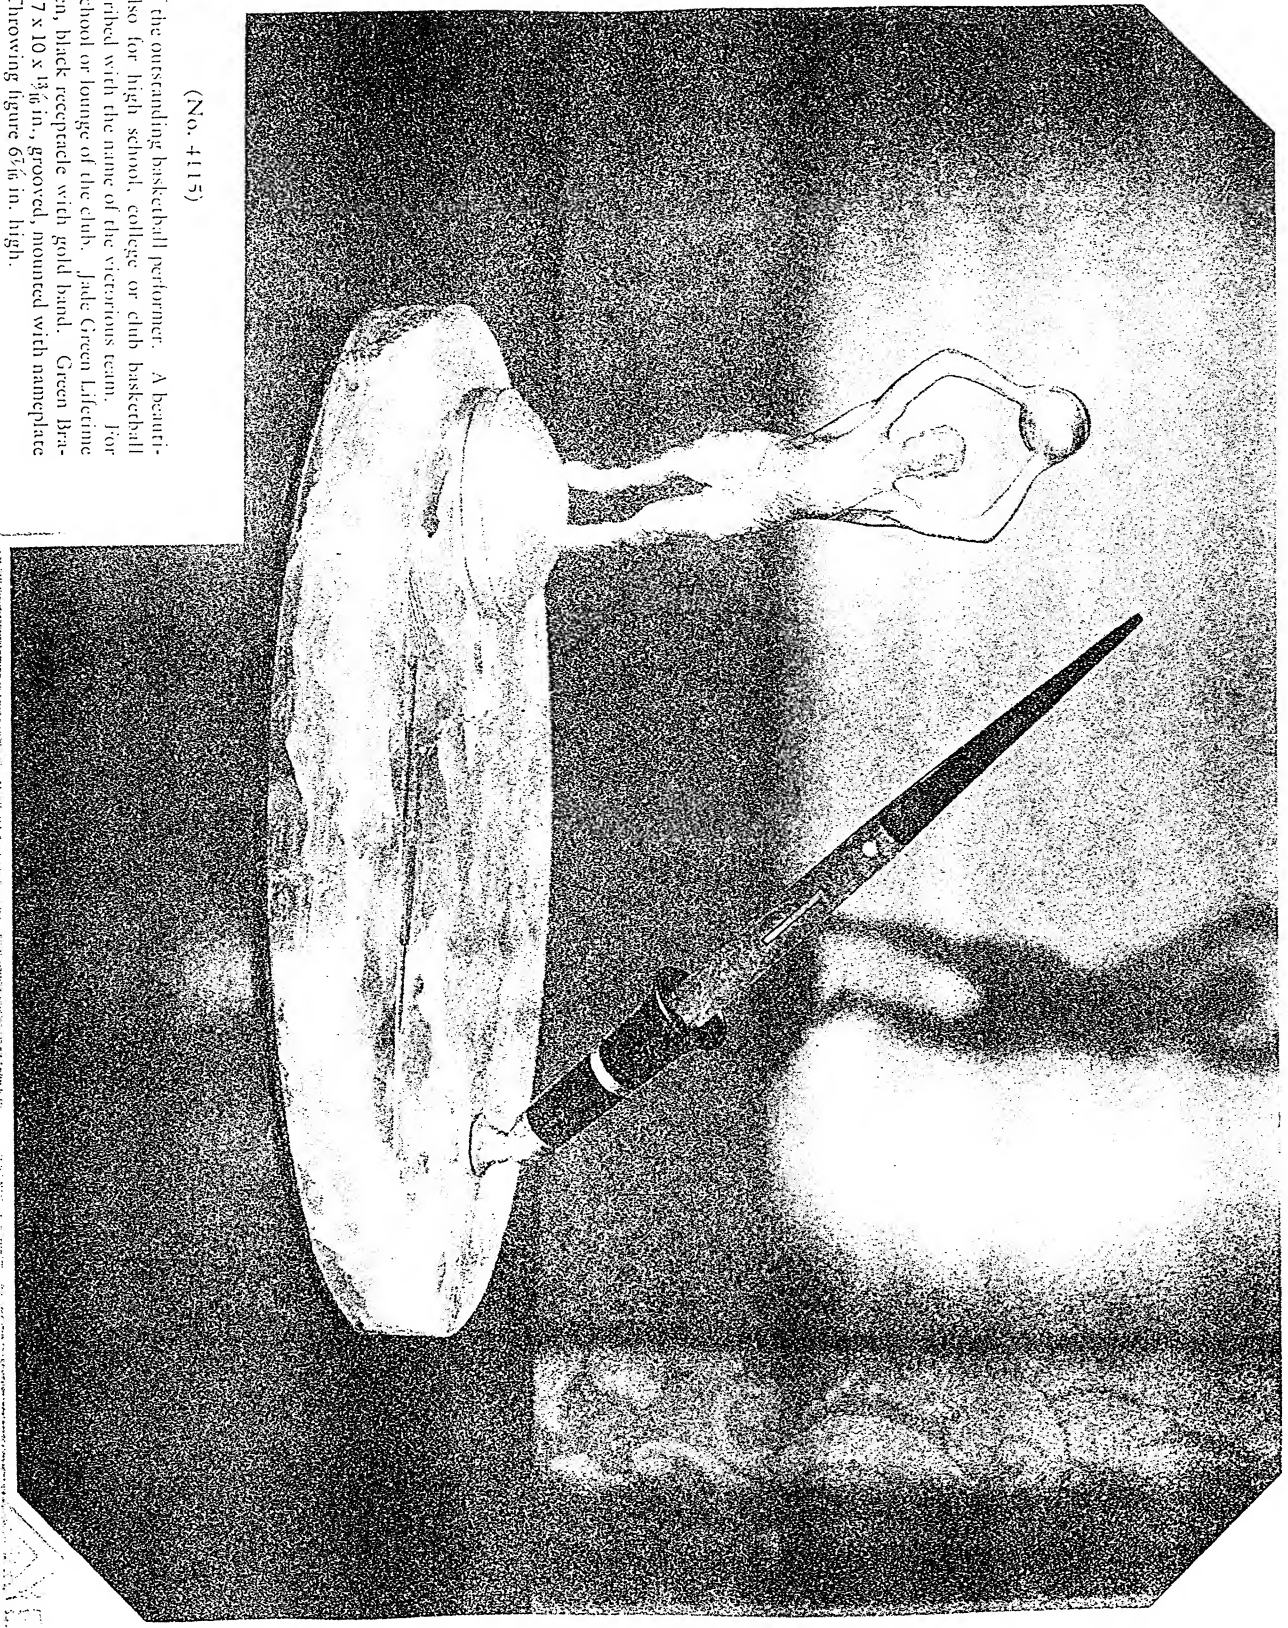

(No. 4115)

FOR the desk of the outstanding basketball performer. A beautiful trophy also for high school, college or club basketball tournaments, inscribed with the name of the victorious team. For the office of the school or lounge of the club. Jade Green Lifetime Desk Fountain-pen, black receptacle with gold band. Green Brazilian Onyx base, 7 x 10 x 1 1/16 in., grooved, mounted with nameplate for engraving. Throwing figure 6 1/16 in. high.

- Bronze, List price $42
- Silver, List price $43
- Gold, List price $44